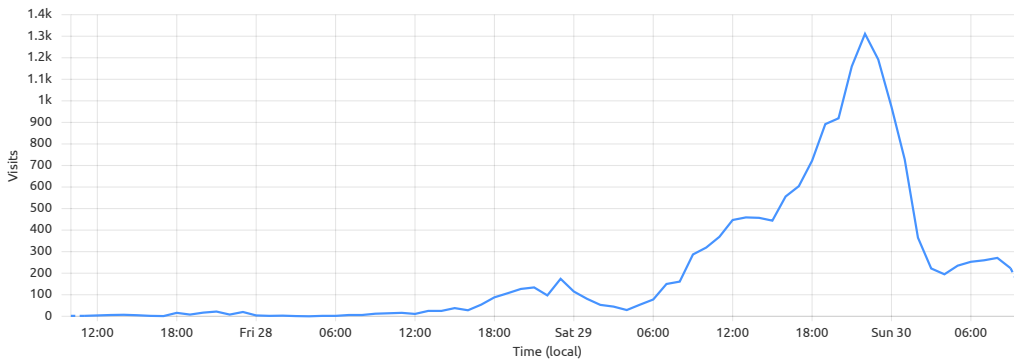

Web Analytics for all sites

Oct 27th 2022 10:33 (UTC +08:00) → Oct 30th 2022 10:33 (UTC +08:00)

Filters:

Host equals ubh.systemphoenix.net

Visits summary

When someone navigates to your website, either directly or from an external referer. One visit can consist of multiple page views.

All Referrer Host Country Path Browser ...

Total

15.82k

ubh.systemphoenix.net

15.82k

Visits by country

Country	Visits
Malaysia	14.93k
Singapore	750
Unknown states, other entities or organizations	48
United States	21
Saudi Arabia	16
Japan	15
Brunei Darussalam	10
Indonesia	6
Ireland	5
Australia	5